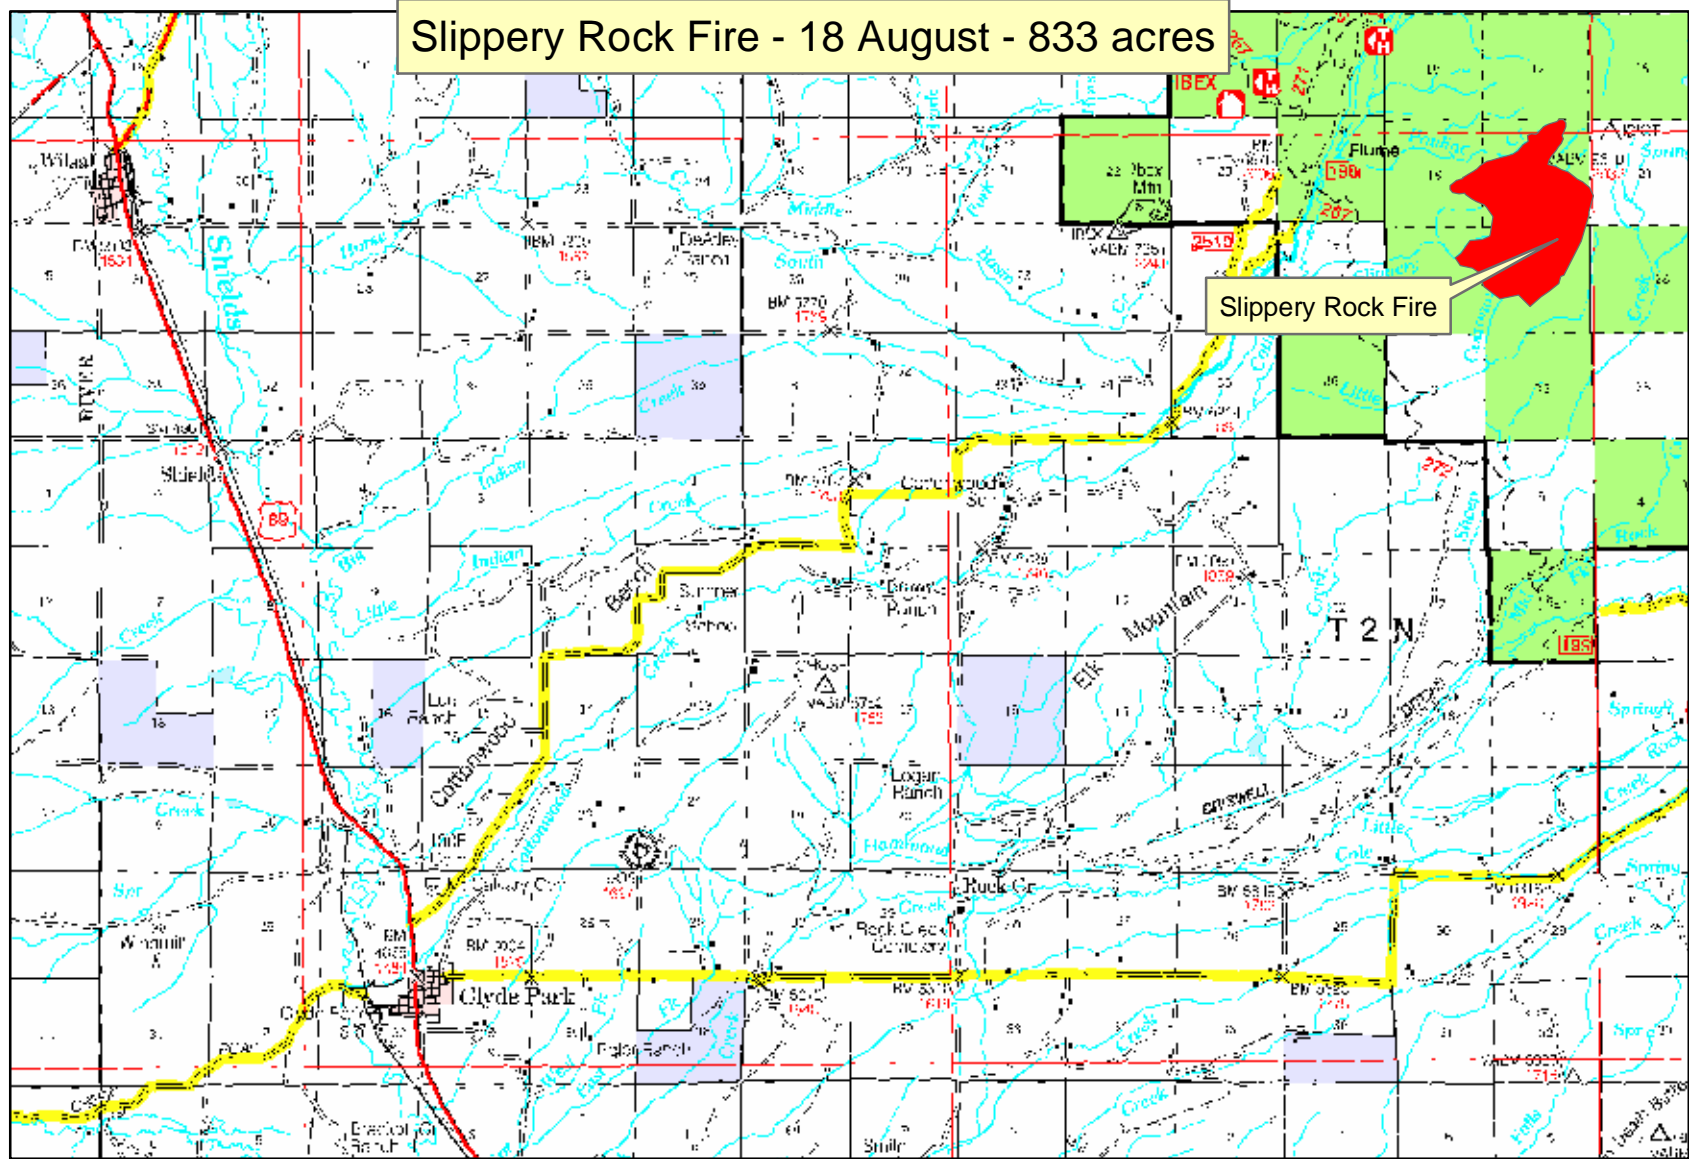

Slippery Rock Fire - 18 August - 833 acres

0 0.5 1 2 Miles